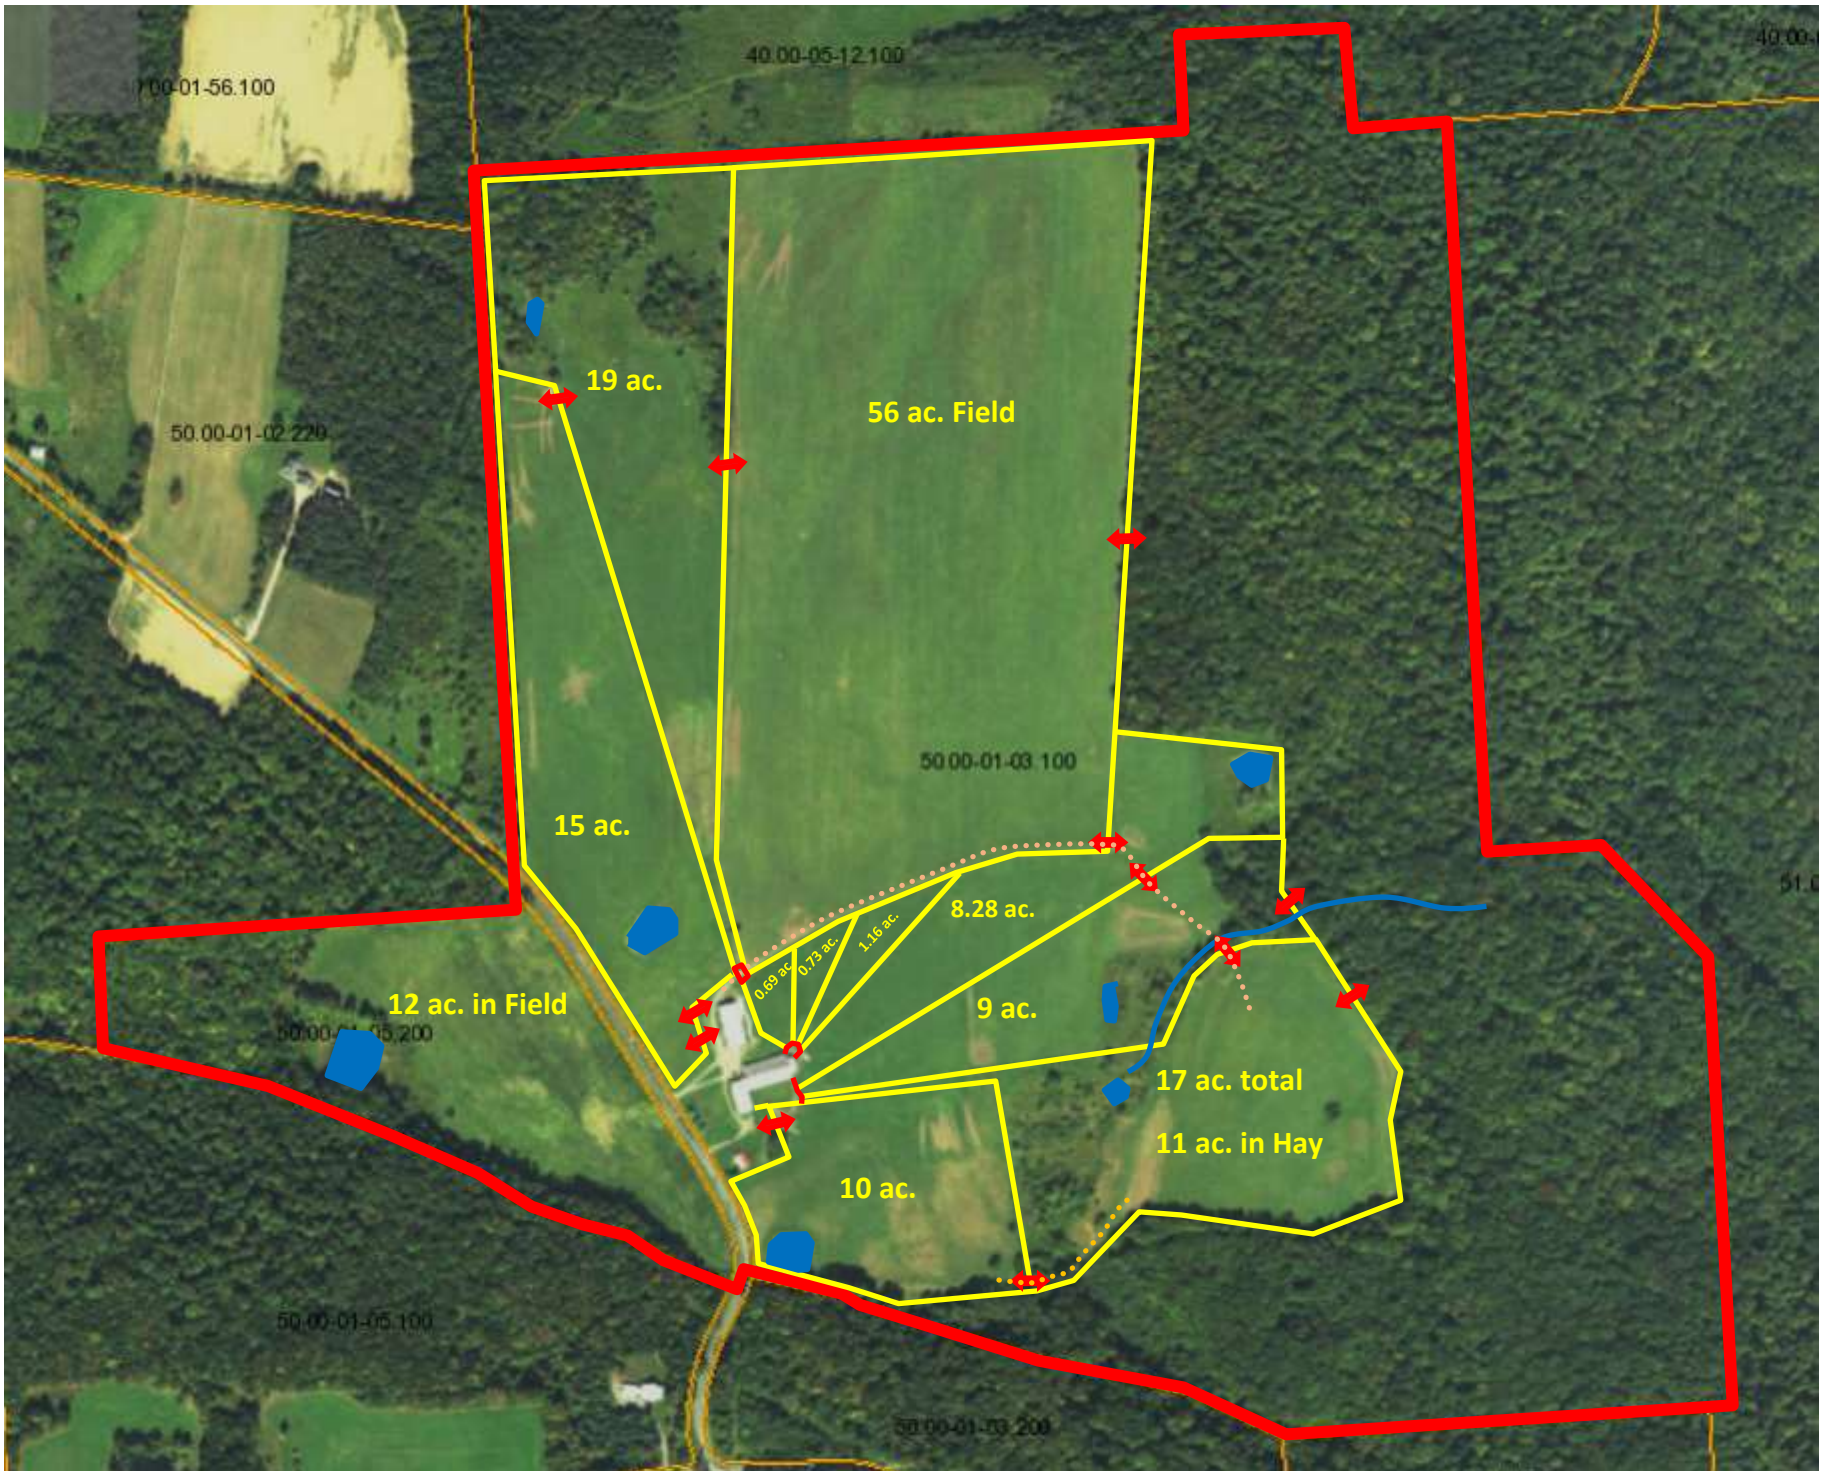

Cortland County—Town of Truxton— 261.73 Acres - \$650,000

2 bedroom and 1 bath ranch home with full basement. 2 multi use farm buildings. Open stall center feed alley with 100 new headlocks and 3 heated waterers, 14 skylights. Separate Loafing shed behind barn. Adjacent 40 x 100 hay and feed Storage barn. 10 separate fields and pastures all with high tensile fencing. 149 acres of fields and pasture 112.73 acres of woods. Financing is available. Easy access to I81 and Pennsylvania **Contact Owner: Larry O'Reilly 607-725-4407**

SOUTH HILL ROAD FARM MAP—TRUXTON, NY— 261.73 Acres

Farm and 261.73 acres is located at:
5908 South Hill Road Truxton, NY 13158

Farm and 261.73 acres is located at:

5908 South Hill Road Truxton, NY 13158